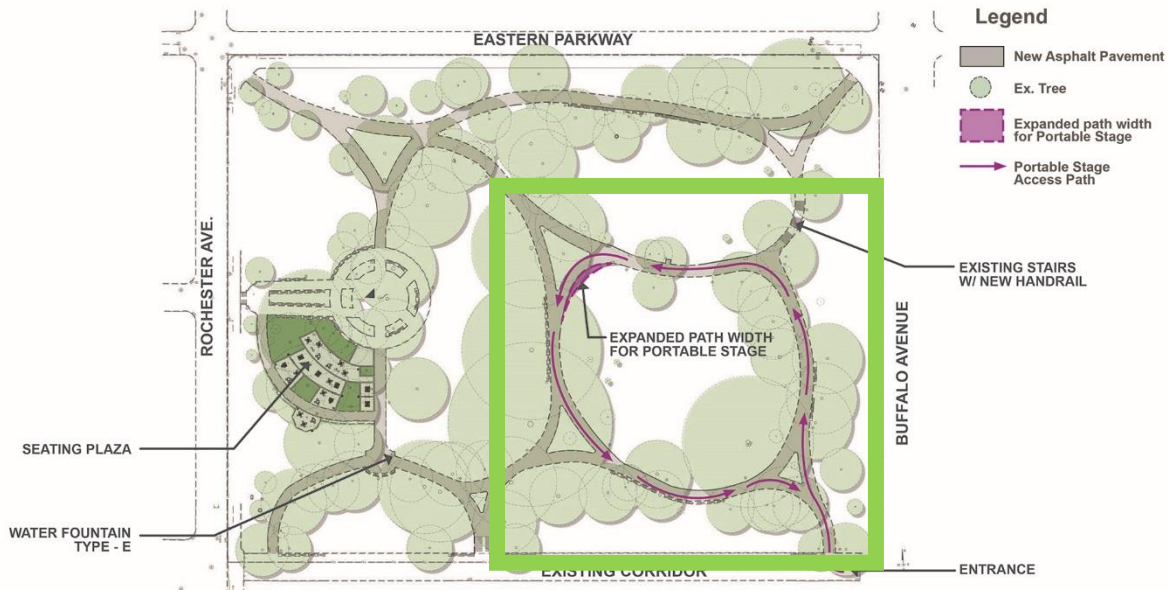

LINCOLN TERRACE PARK

will be partially closed starting
the week of 8/15/22 to
reconstruct paths and amenities.

NYC Parks

For questions, please email bkspecialevents@parks.nyc.gov